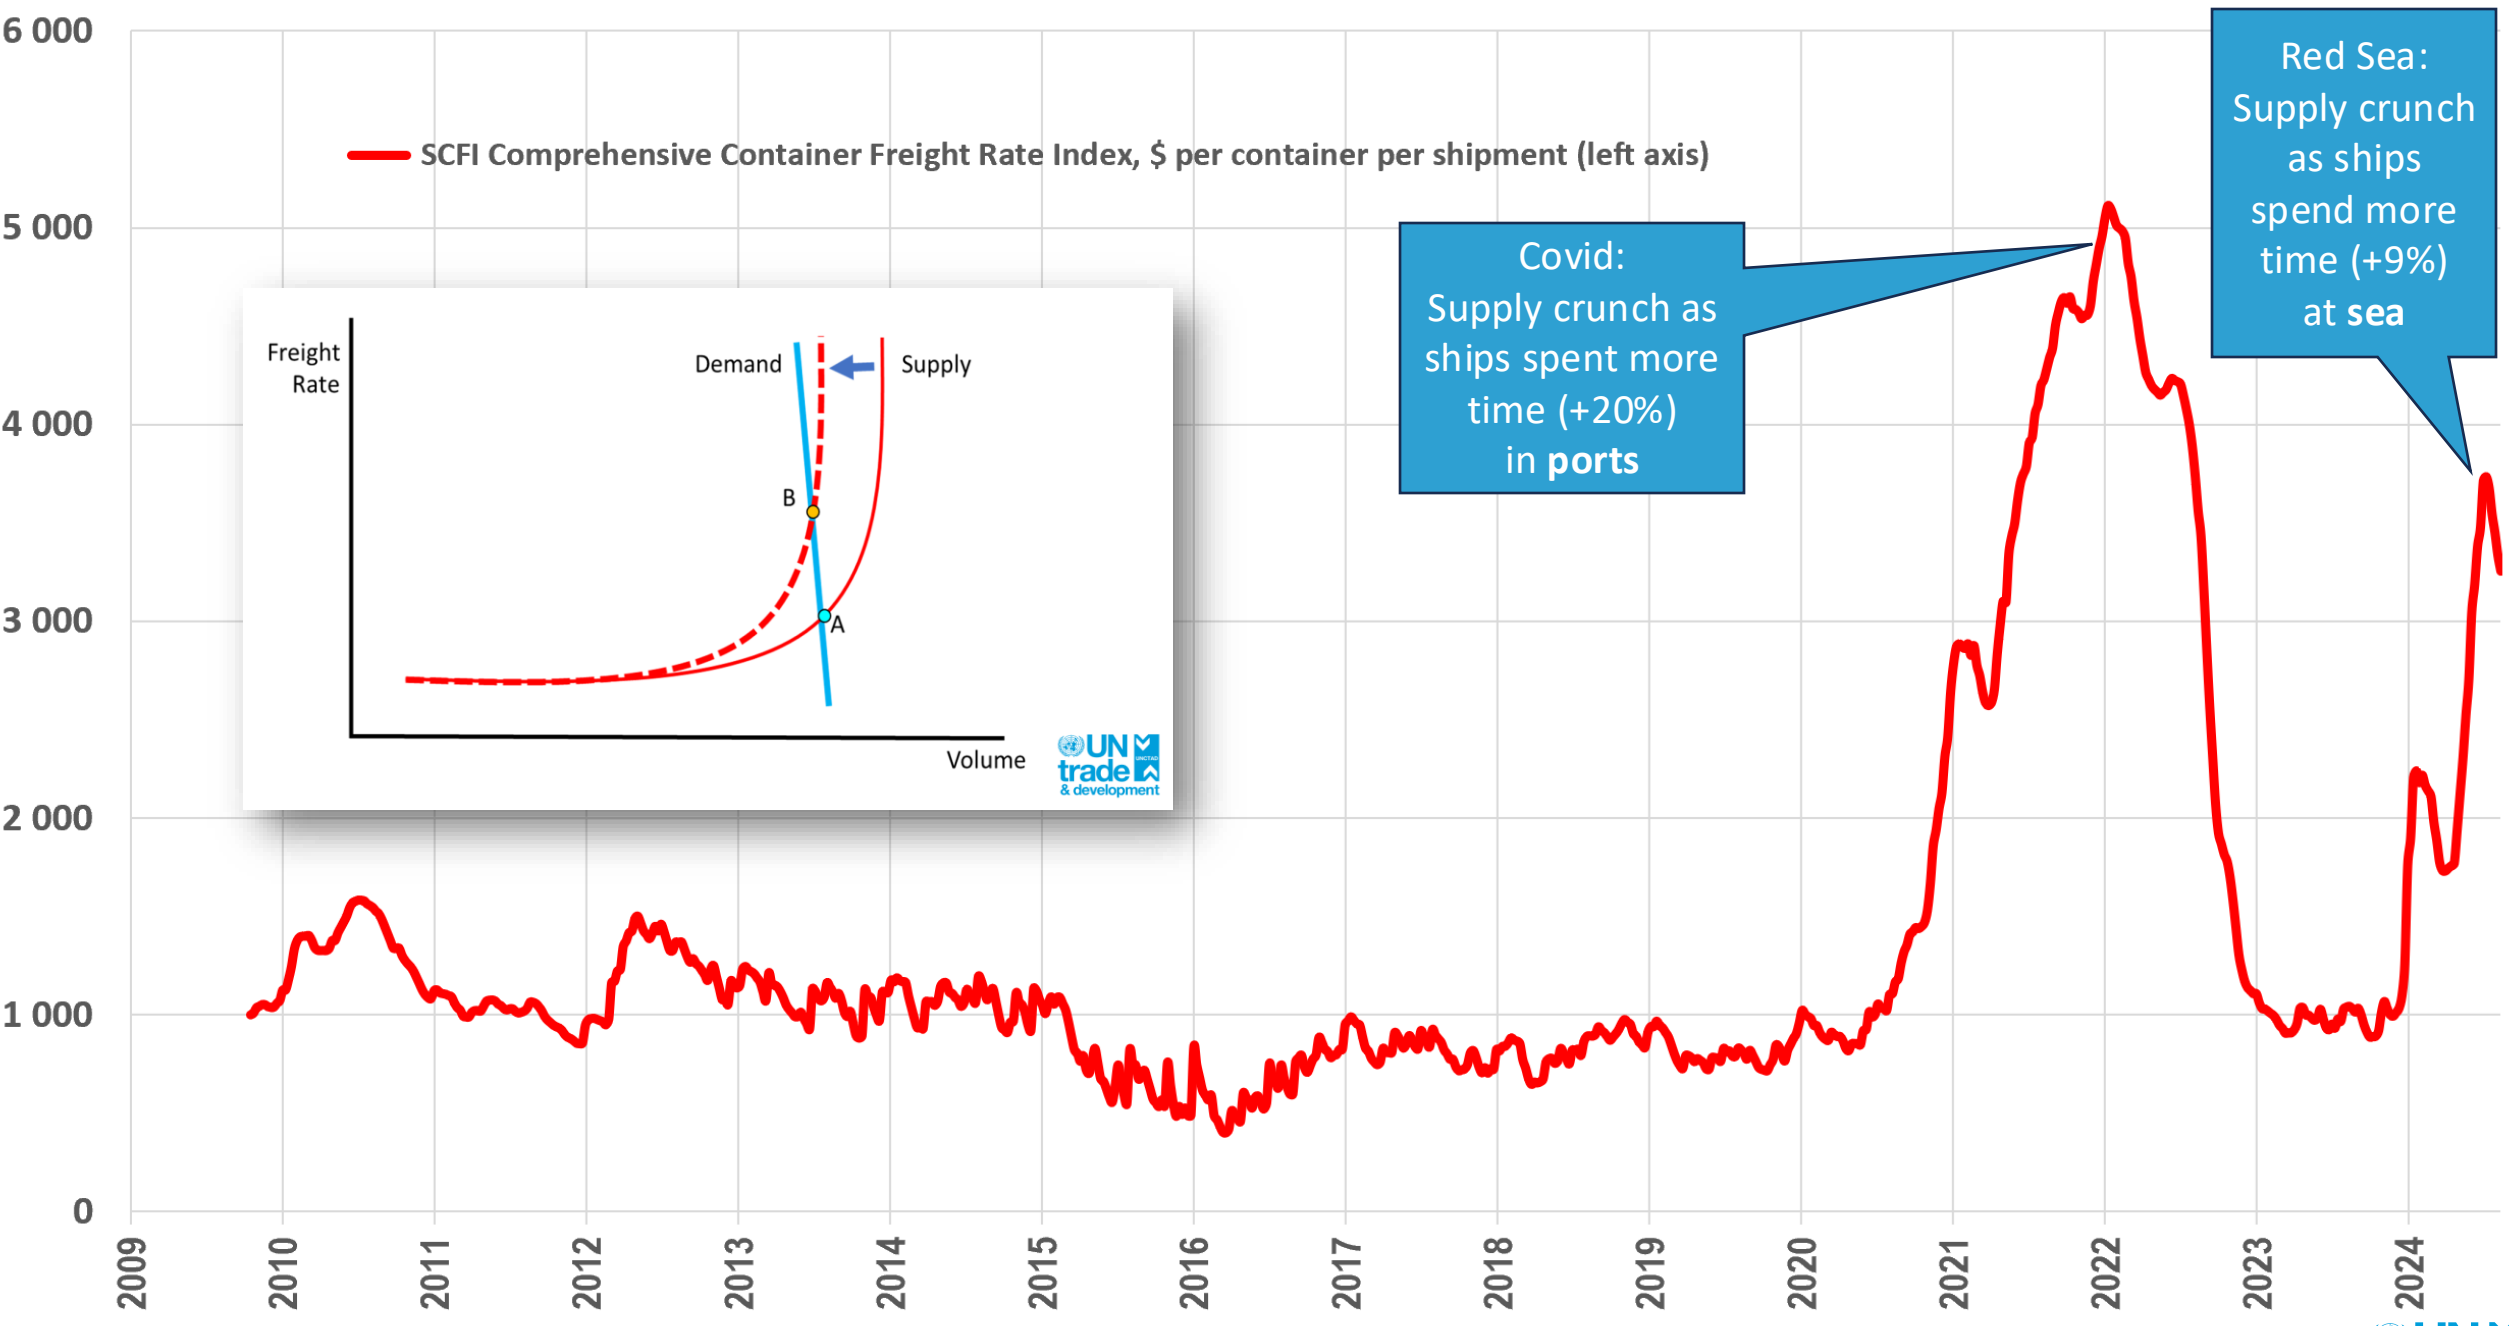

— SCFI Comprehensive Container Freight Rate Index, \$ per container per shipment (left axis)

Source: UNCTAD, based on data from Clarksons Shipping Intelligence Network and <https://en.sse.net.cn> - up to 9 August 2024

Freight Rate

Demand

Supply

B

A

Volume

Source: UNCTAD, based on data from Clarksons Shipping Intelligence Network and <https://en.sse.net.cn> - up to 9 August 2024